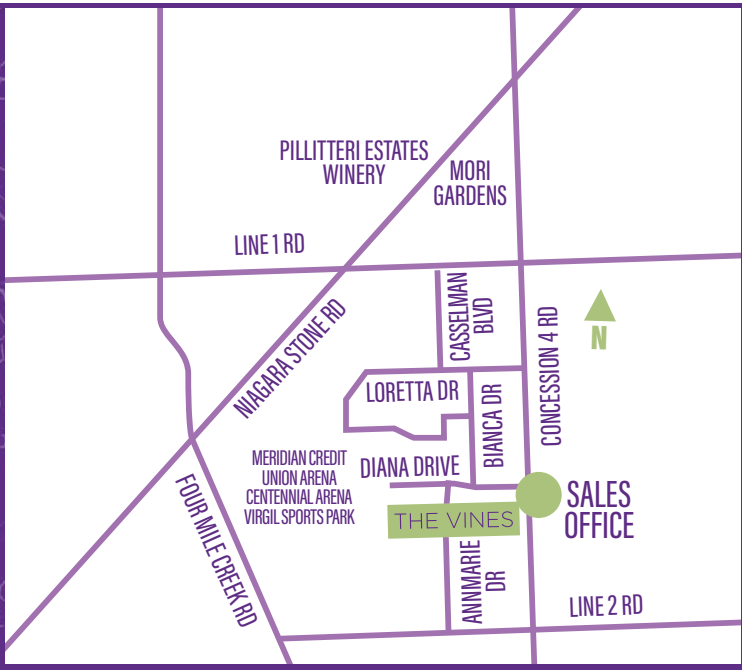

THE VINES
NIAGARA-ON-THE-LAKE

-  30' - BUNGALOW TOWN END UNIT
-  30' - BUNGALOW TOWN END UNIT SKEWED
-  22' - EXECUTIVE TOWN INTERIOR UNIT
-  30' - BUNGALOW TOWN INTERIOR UNIT
-  43' - BUNGALOW WITH LOFT
-  39' - BUNGALOW WITH LOFT

WOODCASTLE
DEVELOPMENTS INC.

TheVinesNiagara.com

ALL LOT RENDERINGS ARE ARTIST'S CONCEPTS AND DRAWING IS NOT TO SCALE. ALL MATERIALS, SPECIFICATIONS AND LOT DIMENSIONS ARE SUBJECT TO CHANGE WITHOUT NOTICE. E. & O.E. AUGUST 24, 2020