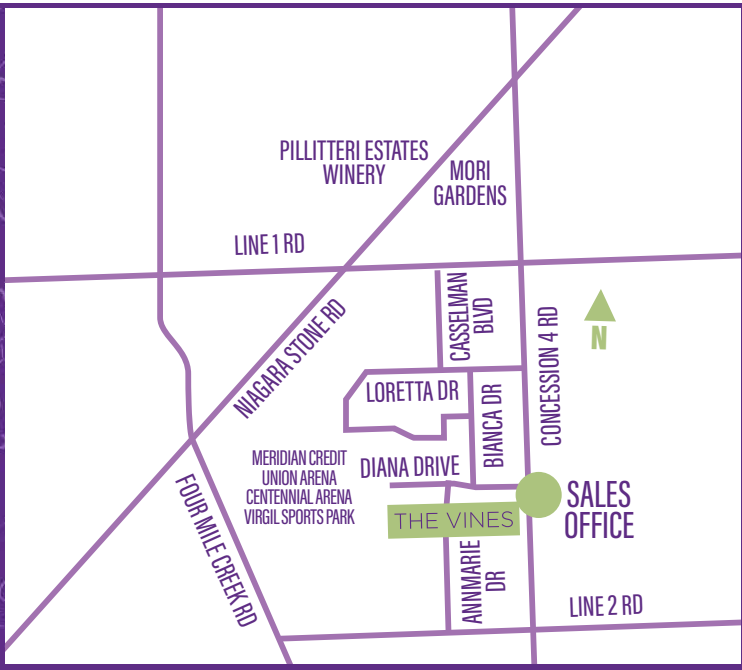

THE VINES
 NIAGARA-ON-THE-LAKE

-  30' - BUNGALOW TOWN END UNIT
-  30' - BUNGALOW TOWN END UNIT SKEWED
-  22' - EXECUTIVE TOWN INTERIOR UNIT
-  30' - BUNGALOW TOWN INTERIOR UNIT
-  43' - BUNGALOW WITH LOFT
-  39' - BUNGALOW WITH LOFT

WOODCASTLE
 DEVELOPMENTS INC.

TheVinesNiagara.com

ALL LOT RENDERINGS ARE ARTIST'S CONCEPTS AND DRAWING IS NOT TO SCALE. ALL MATERIALS, SPECIFICATIONS AND LOT DIMENSIONS ARE SUBJECT TO CHANGE WITHOUT NOTICE. E. & O.E. JANUARY, 2021